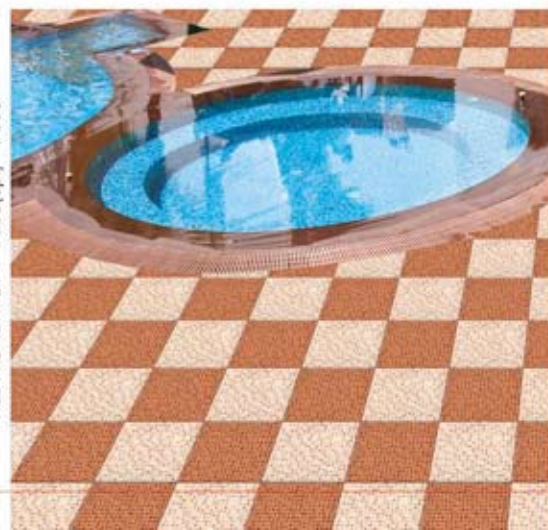

TILE PREVIEW OF : 7006(Sp.) - 7008

12" X 12"

SIZE : 300mm X 300mm

suncity CERAMICS

SQUARE SERIES

901(Sp.)

902(Sp.)

903(Sp.)