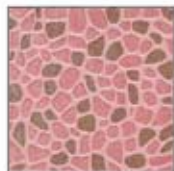

12" X 12"

SIZE : 300mm X 300mm

OVAL STONE SERIES

suncity
CERAMICS

615 (Sp.)